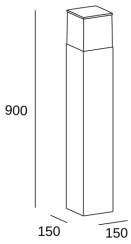

## Cubik E27 900mm

Leds C4 Team

### TECHNICAL FEATURES

IP54 IK10

Total power consumption of light (W) : 15W

Real lumens : 577

Real lm/W : 38

Lens / reflector angle : HORIZONTAL 115°

Structure material : Aluminium

Structure finish : Urban grey

Diffuser material : Polycarbonate

Diffuser finish : Matt

Max. size of light bulb : 180/NA mm

Recommended light bulb : E27

Voltage / frequency : 100-240V/50-60Hz

Warranty : 5 Years

Resistant to marine environments : No

### LOGISTICS

Net weight (kg): 4.75

Packaged weight (kg): 5.41

Packaging: 160mm x 160mm x 910mm

 2 Un