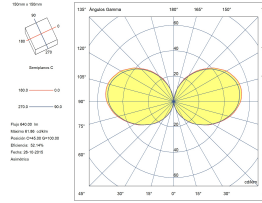

LOGISTICS

Net weight (kg): 4.75

Packaged weight (kg): 5.41

Packaging: 160mm x 160mm x 910mm

2 Un