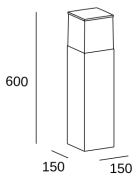

### TECHNICAL FEATURES

IP54 IK10

Total power consumption of light (W) : 15W

Real lumens : 577

Real lm/W : 38

Lens / reflector angle : HORIZONTAL 115°

Structure material : Aluminium

Structure finish : Urban grey

### LOGISTICS

Net weight (kg): 3.2

Packaged weight (kg): 3.33

Packaging: 160mm x 160mm x 620mm

2 Un