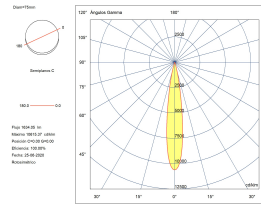

LUMINOTECHNIC FEATURES

Lampholder	Quantity	Light source power (W)
LED	1	13.5W

LOGISTICS

Net weight (kg): 0.54

Packaged weight (kg): 0.63