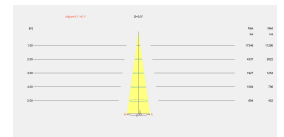

LUMINOTECHNIC FEATURES

Lampholder	Quantity	Light source power (W)
LED	1	13.5W

LOGISTICS

Net weight (kg): 0.54

Packaged weight (kg): 0.63