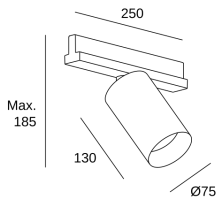

Atom Track 75

35-A018-14-OS

Spotlight Atom Track 75 13.5W LED warm-white 2700K CRI 90 16.1° ON-OFF White 1634lm

TECHNICAL FEATURES

Total power consumption of light (W) : 16W

Real lumens : 1634

Real lm/W : 102

Correlated Colour Temperature (CCT) : LED warm-white 2700K

Lens / reflector angle : SPOT 16°

UGR : <=16

Structure material : Aluminium

Structure finish : White

Driver Brand : VOSSLÖH-SCHWABE

Voltage / frequency : 220-240V/50-60Hz