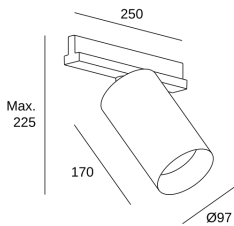

### TECHNICAL FEATURES

Total power consumption of light (W) : 42W

Real lumens : 2369

Real lm/W : 56

Correlated Colour Temperature (CCT) : LED warm-white 2700K

Lens / reflector angle : FLOOD 43°

UGR : <=16

Structure material : Aluminium, Polycarbonate

### LUMINOTECHNIC FEATURES

Lampholder	Quantity	Light source power (W)
LED	1	37.3W