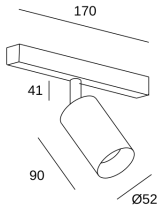

TECHNICAL FEATURES

Total power consumption of light (W) : 12.1W

Driver Brand : HEP

Real lumens : 778

Voltage / frequency : 48 VDC

Real lm/W : 64

Dimming protocol : DALI

Correlated Colour Temperature (CCT) : LED warm-white 3000K

Useful life : 50.000h L80B20

Lens / reflector angle : FLOOD 44°

Warranty : 5 Years

UGR : <=19

Easily recycled luminaire

Structure material : Aluminium

Structure finish : White

Smart Compatible

- 71-8115-00-00V1: Casambi