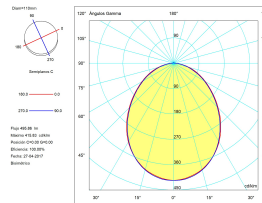

### LUMINOTECHNIC FEATURES

Light source: LED

CRI: 90

MacAdam steps: 3

Photobiological risk: RG0