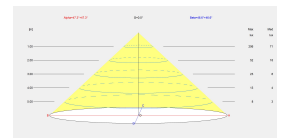

LUMINOTECHNIC FEATURES

Light source: LED

CRI: 90

MacAdam steps: 3

Photobiological risk: RG0

VENTILATION FEATURES

Power used: 11.2W

Service value measurement standard: EN 60879:2019

LOGISTICS