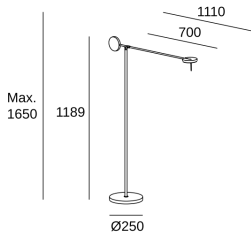

### TECHNICAL FEATURES

Power (W) : 9W

Total power consumption of light (W) : 11.2W

Real lumens : 496

Real lm/W : 44

Correlated Colour Temperature (CCT) : LED warm-white 2700K

Dimming protocol : ON-OFF

Lens / reflector angle : FLOOD 94°