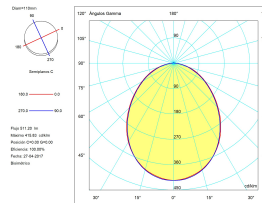

LUMINOTECHNICAL FEATURES

Light source: LED

CRI: 90

MacAdam steps: 3

Photobiological risk: RG0

VENTILATION FEATURES

Power used: 11.2W

Service value measurement standard: EN 60879:2019

LOGISTICS