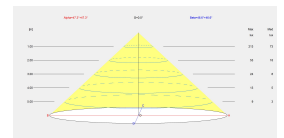

LUMINOTECHNICAL FEATURES

Light source: LED

CRI: 90

MacAdam steps: 3

Photobiological risk: RG0

VENTILATION FEATURES

Power used: 11.2W

Service value measurement standard: EN 60879:2019

LOGISTICS