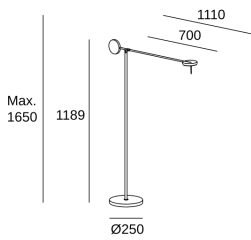

Invisible

Francesc Vilaró

25-5693-05-05

Floor lamp Invisible LED 9W 3000K Black 511 lm

TECHNICAL FEATURES

Power (W) : 9W

Total power consumption of light (W) : 11.2W

Real lumens : 511

Real lm/W : 46

Correlated Colour Temperature (CCT) : LED warm-white 3000K

Dimming protocol : TOUCH DIMMING

Lens / reflector angle : FLOOD 94°

Structure material : Steel, Aluminium

Structure finish : Black

Diffuser material : Methacrylate