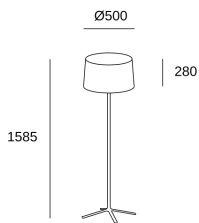

Hall

Nahtrang Design

25-1940-BW-T007

Floor lamp Hall E27 15W

TECHNICAL FEATURES

IP20

Power (W) : Max. power 15W

Total power consumption of light (W) : 45W

Structure material : Steel

Diffuser material : Textile, Methacrylate

Diffuser finish : White, Tinted

Max. size of light bulb : 176/60 mm

Recommended light bulb : E27

Voltage / frequency : 100-240V/50-60Hz

Warranty : 5 Years

LUMINOTECHNIC FEATURES

Lampholder: 3 x E27

VENTILATION FEATURES

Power used: 45W

Service value measurement standard: EN 60879:2019

LOGISTICS

1 Un