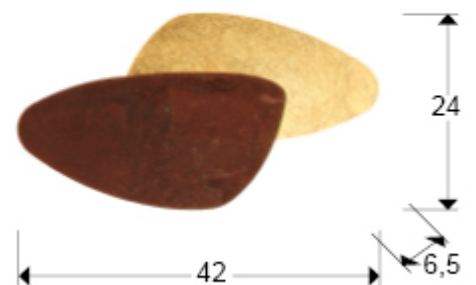

Contra

208765

Wall lamps

Wall lamp made of metal, GOLD LEAF and brown oxide COR-TEN steel finish. 12W LED. 1576 lm. 3000 K.

GENERAL INFORMATION

Catalogue: I38 Iluminación
Page: 97
EAN Code: 8435435330668
Type: Wall lamps
Collection: Contra

SIZES

Sizes: ↔ 42.0 ↓ 24.0 ↗ 6.5 cm
Weight: 0.9 Kg

SIZES WITH PACKAGING

Weight: 1.3 Kg
Volume: 0.0250m³
Sizes: ↔ 52.0 ↓ 14.0 ↗ 34.0 cm

TECHNICAL INFORMATION

Electric class: Class 1
Maximum power: 12W
Voltage: 220/240 V
Frequency: 50/60 Hz
Colour temperature: 3,000 K
Average lifespan: 25,000 h
Power factor: >0.57
CRI: >80