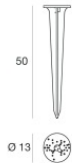

LED Life / Failure Ratio

L70 B20 C0 50000h (at Tj 115 Ta 25)

Oh! Dynamic White | Floor Lamp | Accessories
16230

Outer casing - outer casing for installation on ground or on concrete

Code
14930

Pegs - peg for ground mounting

Code
14937

anti-theft - anti-theft ground fixing bracket

Code
14082

Connector

Code
14992

Remote RF - Dynamic white controller

Code
99701