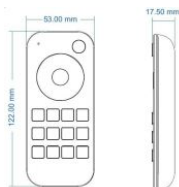

The total absorbed power is 23 W. The power supply cable is included and features a 5 m lenght.

The device features protection class III and can be floor or land-mounted with an outer casing, code 14930(for concrete or masonry).

Code
14937

anti-theft - anti-theft ground fixing bracket

Code
14082

Connector

Code
14992

Remote RF - Dynamic white controller

Code
99701