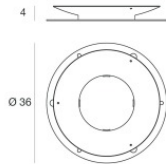

anti-theft - anti-theft ground fixing bracket

Code
14082

Connector

Code
14992