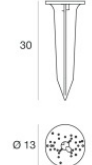

#### **LED Life / Failure Ratio**

L70 B20 C0 50000h (at Tj 115 Ta 25 )

Oh! Dynamic White | Floor Lamp | Accessories  
**16228**

Outer casing - outer casing for installation on ground or on concrete

**Code**  
14930