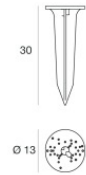

LED Life / Failure Ratio

L70 B20 C0 50000h (at Tj 115 Ta 25)

Oh! Dynamic White | Floor Lamp | Accessories
16227

Outer casing - outer casing for installation on ground or on concrete

Code
14930

Pegs
installation position: land,Cover material: pc