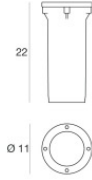

Oh! Dynamic White | Floor Lamp | Accessories
16227

Outer casing - outer casing for installation on ground or on concrete

Code
14930