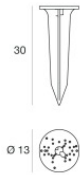

Source lumens	405 lm
Colour rendering index	100 Ra
Junction temperature (lighting fixture)	80
Standard Operating Ambient Temperature	25

Oh! Smash_FL65 | Floor Lamp | Accessories
16215

Outer casing - outer casing for installation on ground or on concrete

Code
14930

Pegs
installation position: land,Cover material: pc

Code
14931