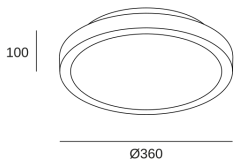

BASIC

Josep Patsi

15-E050-E3-EH

Ceiling fixture IP66 BASIC LED 21.4W SW 2700-3200-4000K ON-OFF Fir green 2500lm

TECHNICAL FEATURES

IP66 IK10

Total power consumption of light (W) : 24W

Real lumens : 2500

Real lm/W : 104

Correlated Colour Temperature (CCT) : SW
2700-3200-4000K

Lens / reflector angle : HORIZONTAL 112°

Structure material : Aluminium

Structure finish : Fir green

Diffuser material : Polycarbonate

TM30 RG: 98

TM30 RF: 87

Melanopic ratio: 0.580

Lampholder	Quantity	Light source power (W)
LED	1	21.4W

LOGISTICS

Net weight (kg): 1.5

Packaged weight (kg): 1.67

Packaging: 370mm x 370mm x 110mm