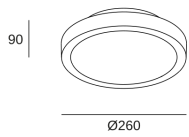

BASIC

Josep Patsi

15-E049-J6-EH

Ceiling fixture IP66 BASIC LED 11.7W SW 2700-3200-4000K ON-OFF Brown 1269lm

TECHNICAL FEATURES

IP66 IK10

Total power consumption of light (W) : 13.5W

Real lumens : 1269

Real lm/W : 94

Correlated Colour Temperature (CCT) : SW
2700-3200-4000K

Lens / reflector angle : HORIZONTAL 111°

Structure material : Aluminium

Structure finish : Brown

Diffuser material : Polycarbonate

Diffuser finish : Tinted

TM30 RG: 98

TM30 RF: 86

Melanopic ratio: 0.570

Lampholder	Quantity	Light source power (W)
LED	1	11.7W

LOGISTICS

Net weight (kg): 0.7

Packaged weight (kg): 0.83

Packaging: 270mm x 110mm x 275mm