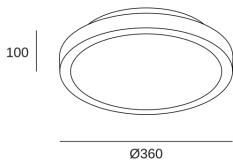

Structure material : Aluminium

Warranty : 5 Years

Structure finish : Grey

Resistant to marine environments : Yes

Diffuser material : Polycarbonate

Diffuser finish : Tinted

Max. size of light bulb : 165/55 mm

Recommended light bulb : E27

LUMINOTECHNIC FEATURES

CRI: NA

MacAdam steps: NA

Photobiological risk: NA

Lampholder	Quantity	Light source power (W)
E27	2	Max. power 15W

LOGISTICS

Net weight (kg): 1.25

Packaged weight (kg): 1.42

Packaging: 370mm x 370mm x 110mm