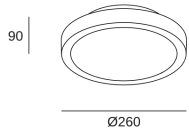

Basic Aluminium ø260mm

Josep Patsi

15-9835-Z5-M1

Ceiling fixture IP66 Basic Aluminium ø260mm E27 15W Urban grey

TECHNICAL FEATURES

IP66 IK10

Total power consumption of light (W) : 15W

Structure material : Aluminium

Structure finish : Urban grey

Diffuser material : Polycarbonate

Diffuser finish : Tinted

Max. size of light bulb : 165/55 mm

Recommended light bulb : E27

Voltage / frequency : 100-240V/50-60Hz

Warranty : 5 Years

Packaged weight (kg): 0.85

Packaging: 270mm x 110mm x 275mm