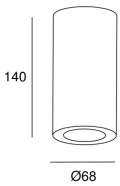

Pipe Single

15-0073-DL-DL

Ceiling fixture Pipe Single GU10 50W Gold

TECHNICAL FEATURES

IP23

Power (W) : Max. power 50W

Total power consumption of light (W) : 50W

Structure material : Aluminium

LUMINOTECHNIC FEATURES

Lampholder: 1 x GU10

LOGISTICS

Net weight (kg): 0.28

Packaged weight (kg): 0.39

Packaging: 95mm x 95mm x 155mm