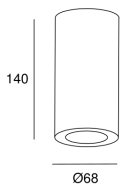

LUMINOTECHNIC FEATURES

Lampholder: 1 x GU10