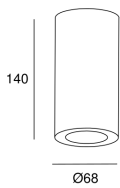

Pipe Single

15-0073-05-23

Ceiling fixture Pipe Single GU10 50W Black Gold

TECHNICAL FEATURES

IP23

Power (W) : Max. power 50W

Total power consumption of light (W) : 50W

Structure material : Aluminium

LUMINOTECHNIC FEATURES

Lampholder: 1 x GU10

LOGISTICS

Net weight (kg): 0.28

Packaged weight (kg): 0.39

Packaging: 95mm x 95mm x 155mm

50 Un