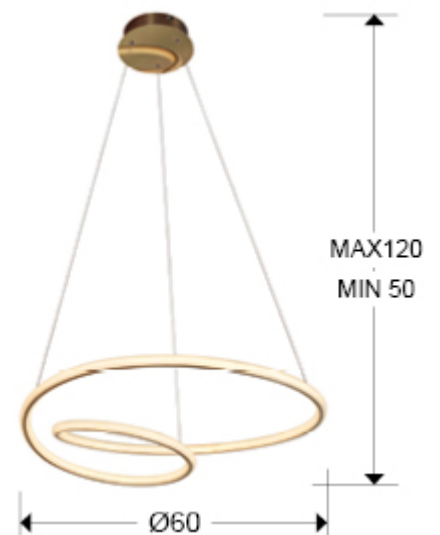

Tube

Pendants

138611

Lamp made of metal and aluminum. Finished in bright gold and matt gold. Tubular diffuser of opal silicone. 47W LED. 3760 lm. 3000K

GENERAL INFORMATION

Catalogue: I38 Iluminación
Page: 13
EAN Code: 8435435330637
Type: Pendants
Collection: Tube

SIZES

Sizes: Ø 60.0 ↓ 15.0 cm
Height when installed: 50.0/ max. 120.0 cm
Weight: 1.9 Kg

SIZES WITH PACKAGING

Weight: 2.9 Kg
Volume: 0.0710m³
Sizes: ↔ 71.0 ↓ 14.0 ↗ 71.0 cm

TECHNICAL INFORMATION

Electric class: Class 1
Maximum power: 47W
Voltage: 100/240 V
Frequency: 50/60 Hz
Colour temperature: 3,000 K
Average lifespan: 30,000 h
Power factor: >0.85
CRI: >1

ADDITIONAL INFORMATION

Material: Metal, acrylic
Finish: Bright gold, opal

138611

 Esta luminaria lleva lámparas LED incorporadas.
This luminaire contains built-in LED lamps.

 } LED

Las lámparas de esta luminaria no son recambiables.
The lamps cannot be changed in the luminaire.