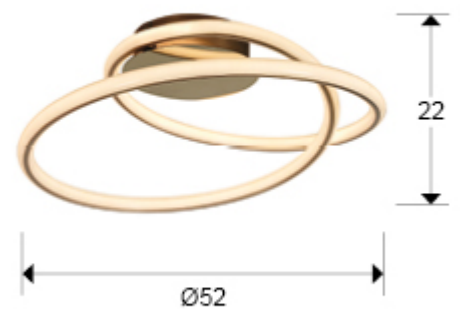

## Tube 138505

Flush Ceiling Lamps

Recommended product

Ceiling lamp made of metal and aluminium. Finished in bright gold and matt gold. Tubular diffuser of opal silicone. 44W LED, 3.520 lm. 3.000K

### GENERAL INFORMATION

Catalogue: I38 Iluminación  
Page: 12  
EAN Code: 8435435330620  
Type: Flush Ceiling Lamps  
Collection: Tube

### SIZES

Sizes: Ø 52.0 ↓ 22.0 cm  
Weight: 1.7 Kg

### SIZES WITH PACKAGING

Weight: 2.5 Kg  
Volume: 0.0500m<sup>3</sup>  
Sizes: ↔ 60.0 ↓ 14.0 ↗ 60.0 cm