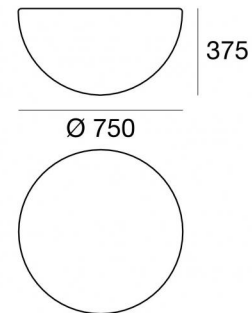

Hanging Ohps!

Ceiling Lights | 220-240 V | 1xE27
12387

Technical data	
Type	Surface
Installation position	Wall lights - Ceiling
Installation environment	Indoor
Lamp cap	1 x E27 Max 46W
Frequency	50-60 Hz
Optics	General Lighting
Safety class	2
IP	IP20
IK	IK10
Glow wire test	850°
Direct mounting on normally flammable surfaces	Yes
CE	Yes
Dimmable article	No
Directional	No
Tilting	No
Walk-over	No
Drive-over	No
Cable included	No
Resin potting	No
Net weight	5.550 Kg

The diffuser is made of pe; the mounting frame is made of PC, with a white finish. The ingress protection degree is IP20; the total weight is of 5.550 kg.

The device features protection class II and can be wall lights or ceiling-mounted.