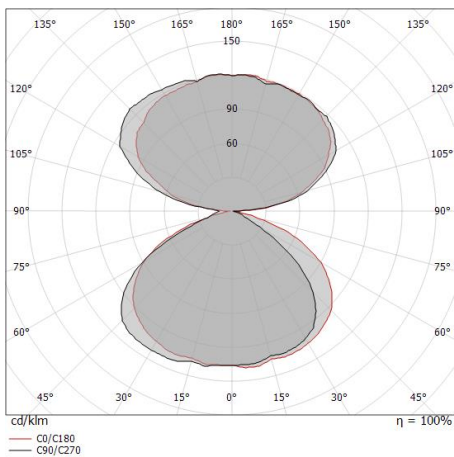

Oxygen_W1

Wall Lights | 220-240 V
35 topLED 14 W DC - 17 W AC | CRI 90
8186

Technical data	
Designer	Pio e Tito Toso
Construction year	2016
Type	Surface
Installation position	Wall lights
Installation environment	Indoor
Light Source	LED
Optics	General Lighting
Light emission direction	downward and upward
Power	14 W
Source lumens	2021 lm
Frequency	60 - 50 Hz
CCT / Tone	3000 K
Colour rendering index	90 Ra
C.C. / C.V.	AC
Safety class	1
IP	IP40
Glow wire test	650°
Direct mounting on normally flammable surfaces	Yes
CE	Yes
Driver included	Driver
Dimmable article	DALI
Directional	No
Tilting	No
Walk-over	No
Drive-over	No
Cable included	No
Resin potting	No
Type of light emission	Double emission
Net weight	1.326 Kg
Electrostatic discharge protection	No
Surge protection	No

Finishing casing

Material	PU
Colour	white

Finishing diffuser

Material	PMMA
Colour	transparent
Processing	Laser engravings

Wall Lights | 220-240 V | 35 topLED 14 W DC - 17 W AC | CRI 90 | Base 8186

Double emission wall lights for indoor application. The warm white LED light source with a general lighting light distribution is composed of 35 topped LEDs with CCT of 3000 K and a CRI 90; the source luminous flux is 2021 lm, with a 144.4 lm/W nominal luminous efficacy.

The device features protection class I and can be wall lights-mounted.

Compliant with the EN 60598-1 standard and its specific provisions.

Illuminotechnical Features	
Light Output Ratio (LOR)	39 %
Source lumens	2021 lm
Delivered lumens	789 lm
Consumption	17 W
Luminaire efficacy	46 lm/W
Colour temperature	3000 K
Standard Deviation of Colour Matching	3 Step MacAdam
Colour rendering index	90 Ra
Junction temperature (lighting fixture)	80
Standard Operating Ambient Temperature	25
LED Life / Failure Ratio	
L80 B20 C0 80000h	