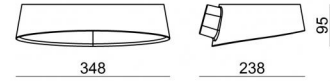

Oxygen_W1

Wall Lights | 220-240 V
35 topLED 14 W DC - 17 W AC | CRI 90
8186

Technical data	
Designer	Pio e Tito Toso
Construction year	2016
Type	Surface
Installation position	Wall lights
Installation environment	Indoor
Light Source	LED
Optics	General Lighting
Light emission direction	downward and upward
Power	14 W
Source lumens	2021 lm
Frequency	60 - 50 Hz
CCT / Tone	3000 K
Colour rendering index	90 Ra
C.C. / C.V.	AC
Safety class	1
IP	IP40
Glow wire test	650°
Direct mounting on normally flammable surfaces	Yes
CE	Yes
Driver included	Driver
Dimmable article	DALI
Directional	No
Tilting	No
Walk-over	No
Drive-over	No
Cable included	No
Resin potting	No
Type of light emission	Double emission
Net weight	1.326 Kg
Electrostatic discharge protection	No
Surge protection	No

Finishing casing

Material	PU
Colour	white

Finishing diffuser

Material	PMMA
Colour	transparent
Processing	Laser engravings

Wall Lights | 220-240 V | 35 topLED 14 W DC - 17 W AC | CRI 90 | Base 8186

Double emission wall lights for indoor application. The warm white LED light source with a general lighting light distribution is composed of 35 topped LEDs with CCT of 3000 K and a CRI 90; the source luminous flux is 2021 lm, with a 144.4 lm/W nominal luminous efficacy.

The device body is made of pu and features a white finish; the diffuser is made of pmma with a laser engravings treatment. The ingress protection degree is IP40; the total weight is of 1.326 kg.

The total absorbed power is 14 W.