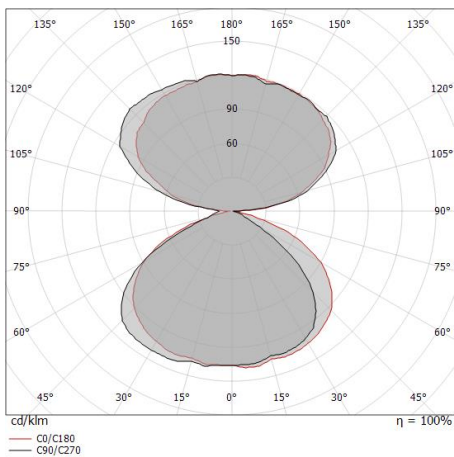

Oxygen_W1

Wall Lights | 220-240 V
35 topLED 14 W DC - 17 W AC | CRI 90
8185

Technical data	
Designer	Pio e Tito Toso
Construction year	2016
Type	Surface
Installation position	Wall lights
Installation environment	Indoor
Light Source	LED
Optics	General Lighting
Light emission direction	downward and upward
Power	14 W
Source lumens	2021 lm
Frequency	60 - 50 Hz
CCT / Tone	3000 K
Colour rendering index	90 Ra
C.C. / C.V.	AC
Safety class	1
IP	IP40
Glow wire test	650°
Direct mounting on normally flammable surfaces	Yes
CE	Yes
Driver included	Driver
Dimmable article	DALI
Directional	No
Tilting	No
Walk-over	No
Drive-over	No
Cable included	No
Resin potting	No
Type of light emission	Double emission
Net weight	1.326 Kg
Electrostatic discharge protection	No
Surge protection	No

Finishing casing	
Material	PU
Colour	white

Finishing diffuser	
Material	PMMA
Colour	transparent
Processing	Laser engravings

Wall Lights | 220-240 V | 35 topLED 14 W DC - 17 W AC | CRI 90 | Base 8185

Double emission wall lights for indoor application. The warm white LED light source with a general lighting light distribution is composed of 35 topped LEDs with CCT of 3000 K and a CRI 90; the source luminous flux is 2021 lm, with a 144.4 lm/W nominal luminous efficacy.

The device features protection class I and can be wall lights-mounted.

Compliant with the EN 60598-1 standard and its specific provisions.

Illuminotechnical Features	
Light Output Ratio (LOR)	39 %
Source lumens	2021 lm
Delivered lumens	789 lm
Consumption	17 W
Luminaire efficacy	46 lm/W
Colour temperature	3000 K
Standard Deviation of Colour Matching	3 Step MacAdam
Colour rendering index	90 Ra
Junction temperature (lighting fixture)	80
Standard Operating Ambient Temperature	25
LED Life / Failure Ratio	
L80 B20 C0 80000h	