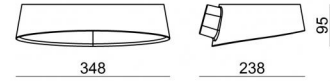

Oxygen_W1

Wall Lights | 220-240 V
35 topLED 14 W DC - 17 W AC | CRI 90
8185

Technical data	
Designer	Pio e Tito Toso
Construction year	2016
Type	Surface
Installation position	Wall lights
Installation environment	Indoor
Light Source	LED
Optics	General Lighting
Light emission direction	downward and upward
Power	14 W
Source lumens	2021 lm
Frequency	60 - 50 Hz
CCT / Tone	3000 K
Colour rendering index	90 Ra
C.C. / C.V.	AC
Safety class	1
IP	IP40
Glow wire test	650°
Direct mounting on normally flammable surfaces	Yes
CE	Yes
Driver included	Driver
Dimmable article	DALI
Directional	No
Tilting	No
Walk-over	No
Drive-over	No
Cable included	No
Resin potting	No
Type of light emission	Double emission
Net weight	1.326 Kg
Electrostatic discharge protection	No
Surge protection	No

Finishing casing	
Material	PU
Colour	white

Finishing diffuser	
Material	PMMA
Colour	transparent
Processing	Laser engravings

Wall Lights | 220-240 V | 35 topLED 14 W DC - 17 W AC | CRI 90 | Base 8185

Double emission wall lights for indoor application. The warm white LED light source with a general lighting light distribution is composed of 35 topped LEDs with CCT of 3000 K and a CRI 90; the source luminous flux is 2021 lm, with a 144.4 lm/W nominal luminous efficacy.

The device body is made of pu and features a white finish; the diffuser is made of pmma with a laser engravings treatment. The ingress protection degree is IP40; the total weight is of 1.326 kg.

The total absorbed power is 14 W.