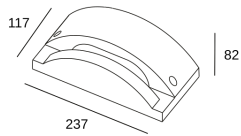

LUMINOTECHNIC FEATURES

Photobiological risk: NA

Lampholder	Quantity	Light source power (W)
LED	1	8W

LOGISTICS

Net weight (kg): 0.98

Packaged weight (kg): 1.14

 12 Un