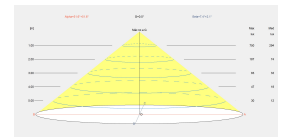

LUMINOTECHNIC FEATURES

Lampholder	Quantity	Light source power (W)
LED	1	4.2W

LOGISTICS

Net weight (kg): 0.64

Packaged weight (kg): 0.77

Packaging: 180mm x 150mm x 60mm