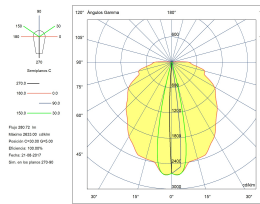

LUMINOTECHNIC FEATURES

Lampholder	Quantity	Light source power (W)
LED	1	4.2W

LOGISTICS

Net weight (kg): 0.64

Packaged weight (kg): 0.77

Packaging: 180mm x 150mm x 60mm