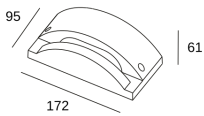

### TECHNICAL FEATURES

Total power consumption of light (W) : 5.4W

Real lumens : 281

Real lm/W : 52

Correlated Colour Temperature (CCT) : LED neutral-white 4000K

Lens / reflector angle : FLOOD 56°

Structure material : Aluminium