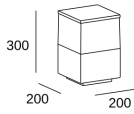

### TECHNICAL FEATURES

Total power consumption of light (W) : 15W

Real lumens : 577

Real lm/W : 38

Lens / reflector angle : HORIZONTAL 115°

Structure material : Aluminium, Aluminium

Structure finish : Urban grey

Diffuser material : Polycarbonate

Diffuser finish : Matt

Max. size of light bulb : 180/NA mm

Recommended light bulb : E27

Voltage / frequency : 100-240V/50-60Hz

Warranty : 5 Years

Resistant to marine environments : No

### LOGISTICS

Net weight (kg): 2.32

Packaged weight (kg): 2.48

Packaging: 220mm x 220mm x 325mm

4 Un