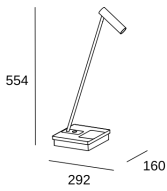

Elamp Wireless

Francesc Vilaró

10-7607-05-DO

Table lamp Elamp Wireless LED 3.2W 2700K Black 275lm

TECHNICAL FEATURES

Power (W) : 3.2W

Total power consumption of light (W) : 3.7W

Real lumens : 275

Real lm/W : 74

Correlated Colour Temperature (CCT) : LED warm-white 2700K

Dimming protocol : ON-OFF

Lens / reflector angle : MEDIUM 37°

Structure material : Aluminium

Structure finish : Black

Driver Brand : HEP

Photobiological risk: RG1

VENTILATION FEATURES

Power used: 3.7W

Service value measurement standard: EN 60879:2019

LOGISTICS

Net weight (kg): 2.07

Packaged weight (kg): 4.15

Packaging: 635mm x 275mm x 225mm