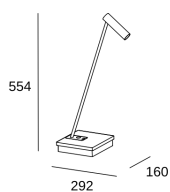

E-lamp

Francesc Vilaró

10-7606-14-14

Table lamp E-lamp LED 2.2W 2700K White 141 lm

TECHNICAL FEATURES

**Power (W)** : 2.2W**Total power consumption of light (W)** : 3.2W**Real lumens** : 141**Real lm/W** : 44**Correlated Colour Temperature (CCT)** : LED warm-white 2700K**Dimming protocol** : ON-OFF**Lens / reflector angle** : SPOT 16°**UGR** : <= 19**Structure material** : Aluminium**Structure finish** : White**Driver Brand** : HEP**Voltage / frequency** : 100-240V/50-60Hz**Power Factor** : 0.50**Useful life** : 50.000h L80B20**Warranty** : 5 Years

LUMINOTECHNIC FEATURES

Light source: LED CREE**CRI**: 90**MacAdam steps**: 3**Photobiological risk**: RG2**UGR****UGR crosswise**: 18.2**UGR lengthwise**: 18.2

VENTILATION FEATURES

Power used: 3.2W**Service value measurement standard**: EN 60879:2019

LOGISTICS

Net weight (kg): 2.01**Packaged weight (kg)**: 4.08**Packaging**: 635mm x 275mm x 225mm