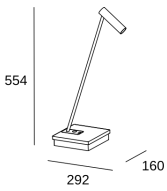

### TECHNICAL FEATURES

Power (W) : 2.2W

Total power consumption of light (W) : 3.2W

Real lumens : 141

Real lm/W : 44

Correlated Colour Temperature (CCT) : LED warm-white 2700K

Dimming protocol : ON-OFF

Lens / reflector angle : SPOT 16°