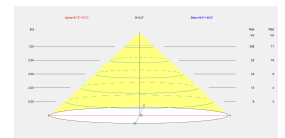

LUMINOTECHNIC FEATURES

Light source: LED

CRI: 90

MacAdam steps: 3

Photobiological risk: RG0

VENTILATION FEATURES

Power used: 11.2W

Service value measurement standard: EN 60879:2019

LOGISTICS