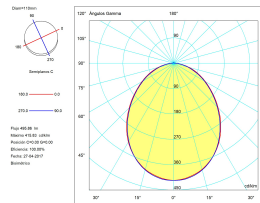

LUMINOTECHNIC FEATURES

Light source: LED

CRI: 90

MacAdam steps: 3

Photobiological risk: RG0

VENTILATION FEATURES

Power used: 11.2W

Service value measurement standard: EN 60879:2019

LOGISTICS