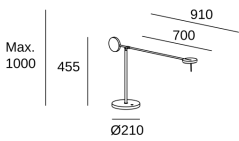

Invisible

Francesc Vilaró

10-7385-05-05

Table lamp Invisible LED 9W 2700K Black 496lm

TECHNICAL FEATURES

Power (W) : 9W

Driver Brand : HEP

Total power consumption of light (W) : 11.2W

Lens / reflector angle : FLOOD 94°

Structure material : Steel, Aluminium

Structure finish : Black

Diffuser material : Methacrylate

Diffuser finish : Tinted

LUMINOTECHNIC FEATURES

Light source: LED

CRI: 90