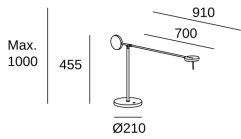

10-5693-05-05

Table lamp Invisible LED 9W 3000K Black 568lm