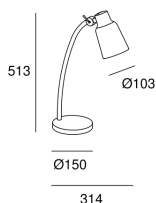

Funk

Manel Lluscà

10-4755-CI-23

Table lamp Funk E27 23W Brown

TECHNICAL FEATURES

Power (W) : Max. power 23W

Total power consumption of light (W) : 23W

Structure material : Steel

Structure finish : Brown

Max. size of light bulb : 125/80 mm

Recommended light bulb : E27

Smart Compatible

- 71-8219-00-00: LightForLife

Voltage / frequency : 100-240V/50-60Hz

Warranty : 5 Years

Max. temperature : 25°C

Energy efficiency : Light bulb not included

LUMINOTECHNIC FEATURES

Lampholder: 1 x E27

LOGISTICS

Net weight (kg): 1.8

Packaged weight (kg): 2.45

Packaging: 280mm x 200mm x 530mm