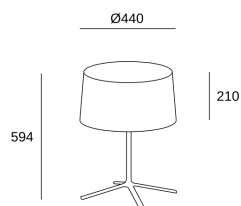

### TECHNICAL FEATURES

IP20

Power (W) : Max. power 15W

Total power consumption of light (W) : 45W

Structure material : Steel

Diffuser material : Textile, Methacrylate

Diffuser finish : White, Tinted

Max. size of light bulb : 140/52 mm