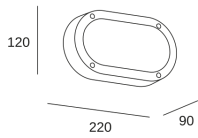

05-E102-Z5-EH

Wall fixture IP66 BASIC LED 6.7W SW 2700-3200-4000K ON-OFF Urban grey 721lm

TECHNICAL FEATURES

IP66 IK10

Total power consumption of light (W) : 8.5W

Real lumens : 721

Real lm/W : 85

Correlated Colour Temperature (CCT) : SW
2700-3200-4000K

Lens / reflector angle : HORIZONTAL 122°

Structure material : Aluminium

Structure finish : Urban grey

Diffuser material : Polycarbonate

Diffuser finish : Tinted

Voltage / frequency : 220-240V/50-60Hz

Dimming protocol : ON-OFF

Power Factor : 0.79

THD% : 41.1

Useful life : 50.000h L80B20

Warranty : 5 Years

Resistant to marine environments : Yes

LUMINOTECHNIC FEATURES

TM30 RG: 95

TM30 RF: 85

Melanopic ratio: 0.620

Lampholder	Quantity	Light source power (W)
LED	1	6.7W

LOGISTICS

Net weight (kg): 0.45

Packaged weight (kg): 0.63

Packaging: 230mm x 100mm x 130mm

8 Un