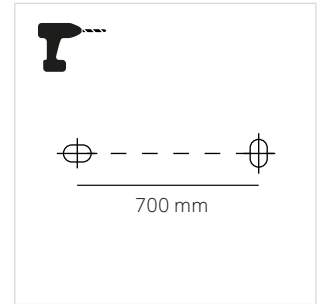

1

2

3

4

5

6

DALI

L	●
⊕	●
N	●
DALI +	●
DALI -	●

0..10V

L	●
⊕	●
N	●
+	●
0..10V -	●

7

Change led strip