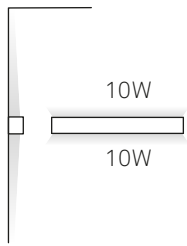

6

DALI

L	●
⊕	●
N	●
DALI +	●
DALI -	●

0..10V

L	●
⊕	●
N	●
+	●
0..10V -	●

7

Change led strip

i

Standard

2 strips

Ceiling one side

1 strip

Ceiling/wall

2 strips

Ceiling x2 power

2 strips

Wall one side

1 strip

Standard

2 strips

Ceiling one side

1 strip

Ceiling/wall

2 strips