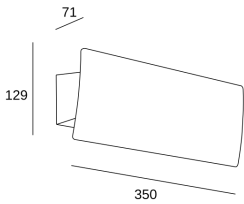

Duna Casambi

05-A001-DL-M1

Wall fixture Duna Casambi LED 30W 3000K Gold 2339lm

TECHNICAL FEATURES

Power (W) : 30W

Total power consumption of light (W) : 32.5W

Real lumens : 2339

Real lm/W : 72

Net weight (kg): 0.93

Packaged weight (kg): 1.29

Packaging: 355mm x 135mm x 75mm