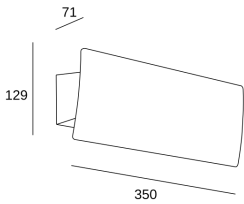

### TECHNICAL FEATURES

**Power (W) :** 30W

**Total power consumption of light (W) :** 32.5W

**Real lumens :** 2339

**Real lm/W :** 72

**Correlated Colour Temperature (CCT) :** LED warm-white 3000K

**Dimming protocol :** Casambi