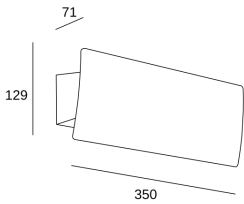

Duna Casambi

05-A001-14-M1

Wall fixture Duna Casambi LED 30W 3000K White 2339lm

TECHNICAL FEATURES

Power (W) : 30W

Total power consumption of light (W) : 32.5W

Real lumens : 2339

Real lm/W : 72

Net weight (kg): 0.93

Packaged weight (kg): 1.29

Packaging: 355mm x 135mm x 75mm