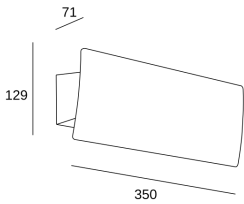

Duna LightForLife

05-A000-60-M1

Wall fixture Duna LightForLife LED 30W 3000K Black 2339lm

TECHNICAL FEATURES

Power (W) : 30W

Total power consumption of light (W) : 32.5W

Real lumens : 2339

Real lm/W : 72

Correlated Colour Temperature (CCT) : LED warm-white 3000K

Dimming protocol : Light For Life

Lens / reflector angle : FLOOD 93°

Structure material : Aluminium

Structure finish : Black

Diffuser material : Methacrylate

Diffuser finish : Sandblasted

Voltage / frequency : 100-240V/50-60Hz

Power Factor : 0.90

Useful life : 50.000h L80B20

Warranty : 5 Years

LUMINOTECHNIC FEATURES

Light source: LED SAMSUNG

CRI: 80

MacAdam steps: 3

Photobiological risk: RG0

VENTILATION FEATURES

Power used: 32.5W

Service value measurement standard: EN 60879:2019

LOGISTICS

Net weight (kg): 0.93

Packaged weight (kg): 1.29

Packaging: 355mm x 135mm x 75mm