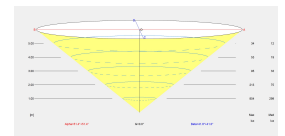

Real lm/W : 72

Correlated Colour Temperature (CCT) : LED warm-white 3000K

Dimming protocol : Light For Life

Lens / reflector angle : FLOOD 93°

Structure material : Aluminium, Aluminium

Structure finish : White

Diffuser material : Methacrylate

Diffuser finish : Sandblasted

Voltage / frequency : 100-240V/50-60Hz

Power Factor : 0.90

Useful life : 50.000h L80B20

Warranty : 5 Years

LUMINOTECHNIC FEATURES

Light source: LED SAMSUNG

CRI: 80

MacAdam steps: 3

Photobiological risk: RG0

VENTILATION FEATURES

Power used: 32.5W

Service value measurement standard: EN 60879:2019

LOGISTICS

Net weight (kg): 0.93