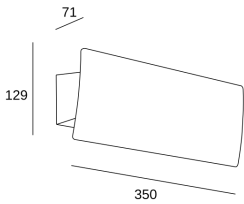

Duna LightForLife

Gemma Bernal

05-A000-14-M1

Wall fixture Duna LightForLife LED 30W 3000K White 2339lm

TECHNICAL FEATURES

Power (W) : 30W

Total power consumption of light (W) : 32.5W

Real lumens : 2339

Real lm/W : 72

Correlated Colour Temperature (CCT) : LED warm-white 3000K

Dimming protocol : Light For Life

Lens / reflector angle : FLOOD 93°

Structure material : Aluminium, Aluminium

Structure finish : White

Packaged weight (kg): 1.29

Packaging: 355mm x 135mm x 75mm