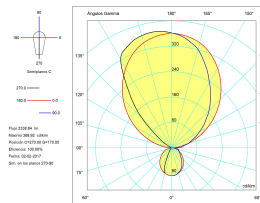

VENTILATION FEATURES

Power used: 32.5W

Service value measurement standard: EN 60879:2019

LOGISTICS

Net weight (kg): 0.93

Packaged weight (kg): 1.29

Packaging: 355mm x 135mm x 75mm