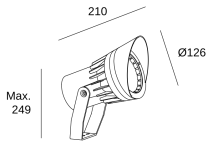

### 05-9989-Z5-CK

Spotlight IP65 Hubble Cob LED Ø126mm LED 10.8W LED warm-white 2700K ON-OFF Urban grey 1167lm

#### TECHNICAL FEATURES

IP65 IK07

±90°

Total power consumption of light (W) : 13W

Real lumens : 1167

Real lm/W : 90

Correlated Colour Temperature (CCT) : LED warm-white 2700K

Lens / reflector angle : SPOT 11°, SPOT 11°