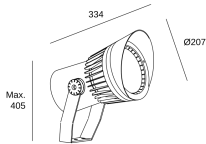

Hubble Cob LED ø207mm

Francesc Vilaró

05-9960-Z5-CK

Spotlight IP65 Hubble Cob LED ø207mm LED 52W LED warm-white 2700K ON-OFF Urban grey 5266lm

TECHNICAL FEATURES

Total power consumption of light (W) : 56.4W

Real lumens : 5266

Real lm/W : 93

Correlated Colour Temperature (CCT) : LED warm-white 2700K

Lens / reflector angle : SPOT 16°, SPOT 16°

UGR : <=22

Structure material : Aluminium

Structure finish : Urban grey

Resistant to marine environments : Yes

Easily recycled luminaire

LUMINOTECHNIC FEATURES

Lampholder	Quantity	Light source power (W)
LED	1	52W

LOGISTICS

Net weight (kg): 3.18

Packaged weight (kg): 4.02

Packaging: 320mm x 225mm x 310mm