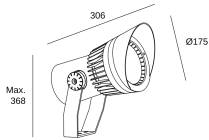

## 05-9959-Z5-CK

Spotlight IP65 Hubble Cob LED ø175mm LED 33W LED warm-white 2700K ON-OFF Urban grey 3589lm