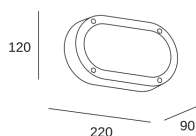

BASIC

Josep Patsi

05-9886-E3-M1

Wall fixture IP66 BASIC E27 15W Fir green

TECHNICAL FEATURES

IP66 IK10

Total power consumption of light (W) : 15W

Voltage / frequency : 100-240V/50-60Hz

Structure material : Aluminium

Warranty : 5 Years

Structure finish : Fir green

Resistant to marine environments : Yes

Diffuser material : Polycarbonate

Diffuser finish : Tinted

Max. size of light bulb : 165/55 mm

Recommended light bulb : E27

LUMINOTECHNIC FEATURES

CRI: NA

MacAdam steps: NA

Photobiological risk: NA

Lampholder	Quantity	Light source power (W)
E27	1	Max. power 15W

LOGISTICS

Net weight (kg): 0.41

Packaged weight (kg): 0.55

Packaging: 230mm x 100mm x 130mm

8 Un