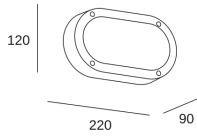

### TECHNICAL FEATURES

IP66 IK10

Total power consumption of light (W) : 15W

Voltage / frequency : 100-240V/50-60Hz

Structure material : Aluminium

Warranty : 5 Years

Structure finish : Black

Resistant to marine environments : Yes

Diffuser material : Polycarbonate

Diffuser finish : Tinted

Max. size of light bulb : 165/55 mm

Recommended light bulb : E27