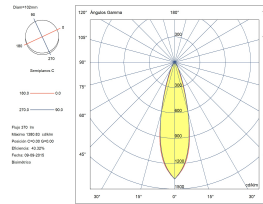

LOGISTICS

Net weight (kg): 0.68

Packaged weight (kg): 0.72

Packaging: 110mm x 110mm x 180mm