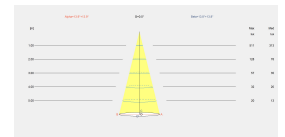

LOGISTICS

Net weight (kg): 0.68

Packaged weight (kg): 0.72

Packaging: 110mm x 110mm x 180mm