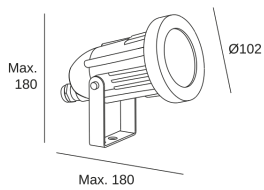

Helio Aluminium

Leds C4 Team

05-9640-34-37

Spotlight IP65 Helio Aluminium GU10 8W Grey 160lm

TECHNICAL FEATURES

Total power consumption of light (W) : 8W

Real lumens : 160

Real lm/W : 20

Lens / reflector angle : MEDIUM 28°

Structure material : Aluminium

Structure finish : Grey

Diffuser material : Glass

Diffuser finish : Transparent

Max. size of light bulb : 80/NA mm

Recommended light bulb : GU10

Lampholder	Quantity	Light source power (W)
GU10	1	Max. power 8W

LOGISTICS

Net weight (kg): 0.68

Packaged weight (kg): 0.72

Packaging: 110mm x 110mm x 180mm