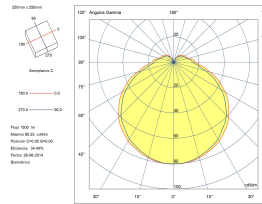

LOGISTICS

Net weight (kg): 0.64

Packaged weight (kg): 0.92

Packaging: 95mm x 255mm x 260mm