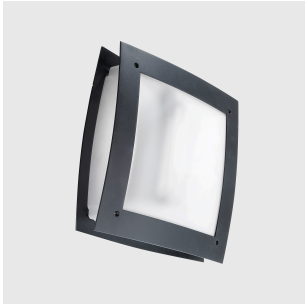

Darwin

Manel Llusçà

05-9444-Z5-CD

Wall fixture IP54 Darwin E27 15W Urban grey 516lm

TECHNICAL FEATURES

Total power consumption of light (W) : 15W

Real lumens : 516

Real lm/W : 34

Lens / reflector angle : HORIZONTAL 129°

Structure material : Polycarbonate

Structure finish : Urban grey

Diffuser material : Polycarbonate

Diffuser finish : Matt

Max. size of light bulb : 180/60 mm

Recommended light bulb : E27