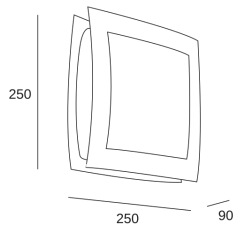

Darwin

Manel Llusçà

05-9444-Z5-CD

Wall fixture IP54 Darwin E27 15W Urban grey 516lm

TECHNICAL FEATURES

Total power consumption of light (W) : 15W

Real lumens : 516

Real lm/W : 34

Lens / reflector angle : HORIZONTAL 129°

Structure material : Polycarbonate

Structure finish : Urban grey

Diffuser material : Polycarbonate

Diffuser finish : Matt

Max. size of light bulb : 180/60 mm

Recommended light bulb : E27

LOGISTICS

Net weight (kg): 0.64

Packaged weight (kg): 0.92

Packaging: 95mm x 255mm x 260mm