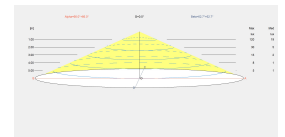

LOGISTICS

Net weight (kg): 0.64

Packaged weight (kg): 0.92

Packaging: 95mm x 255mm x 260mm