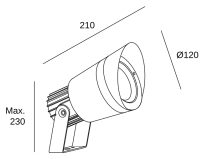

### TECHNICAL FEATURES

Total power consumption of light (W) : 8W

Real lumens : 224

Real lm/W : 28

Lens / reflector angle : MEDIUM 40°

Structure material : Aluminium

Structure finish : Urban grey

Diffuser material : Glass