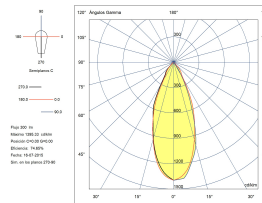

LOGISTICS

Net weight (kg): 0.6

Packaged weight (kg): 0.76

Packaging: 190mm x 165mm x 110mm