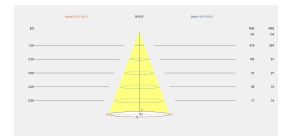

LOGISTICS

Net weight (kg): 0.6

Packaged weight (kg): 0.76

Packaging: 190mm x 165mm x 110mm